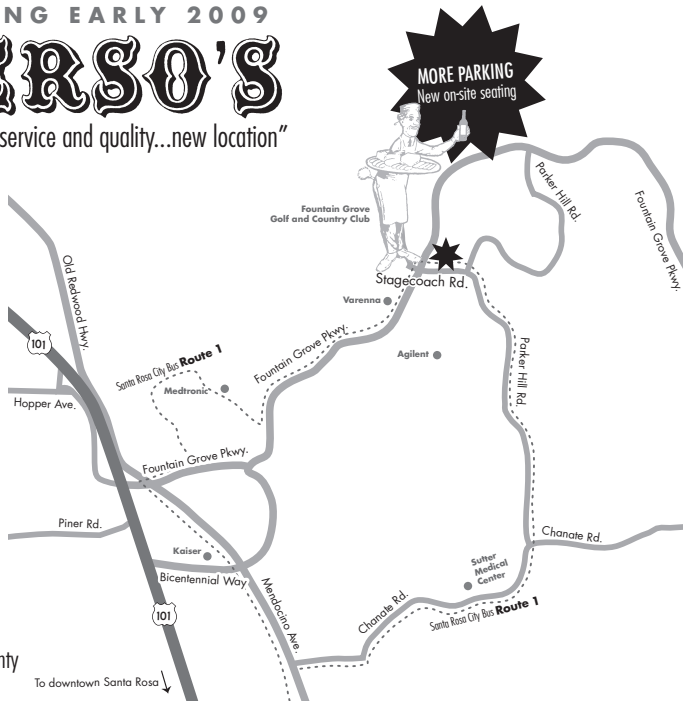

TRAVERSO'S MOVING EARLY 2009

TRAVERSO'S

"The tradition continues...same great service and quality...new location"

Off 101 South bound Hopper Exit

Off 101 North bound Bicentennial Ave. East

From Central Santa Rosa access via Chanate

From Bennett Valley and Rincon Valley off
Fountaingrove Parkway

Easy access from all parts of Sonoma County

To downtown Santa Rosa ↓

New location at Fountaingrove Village, 2097 Stagecoach Road, Santa Rosa 95404